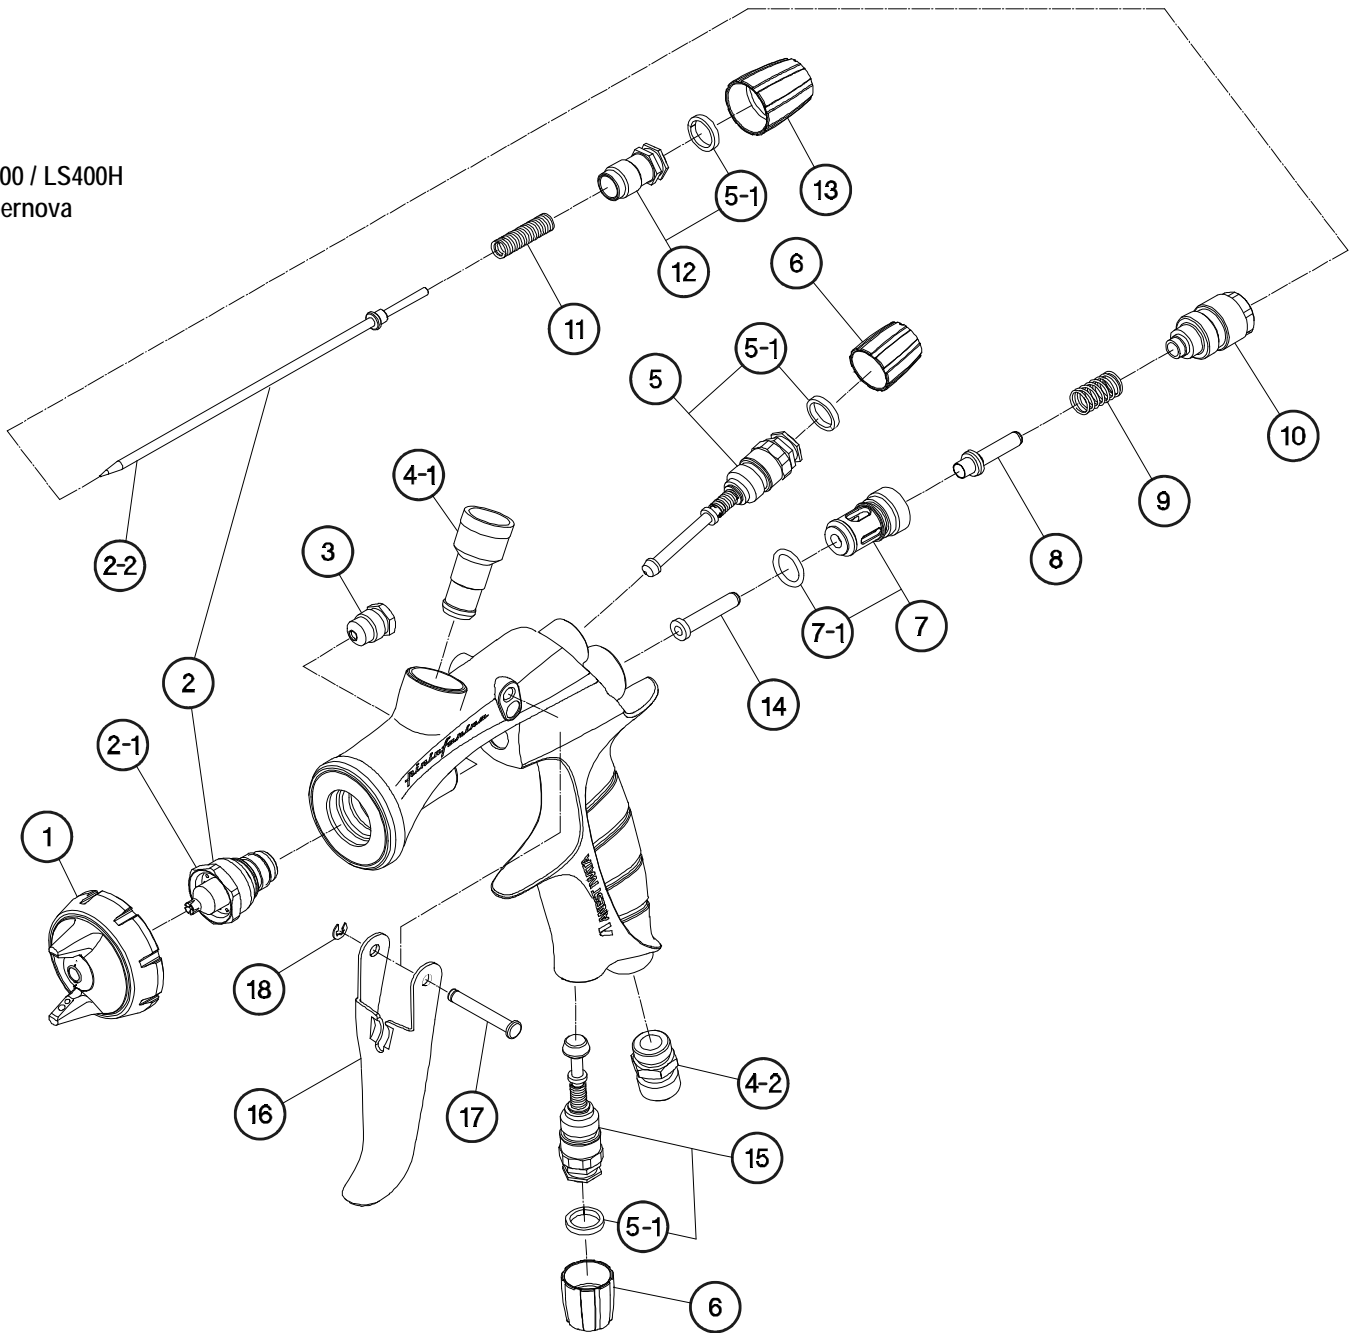

LS400 / LS400H
Supernova

**WS400
Supernova**

Ref #	Part #	Description	Remarks
1	93505300	AIR CAP ASSY WS-400-01	
2	93506410	NOZZLE/NEEDLE ASSY 1.3	
2	93506420	NOZZLE/NEELDE ASSY 1.4	
2-1	93506440	FLUID NOZZLE 1.3C	
2-1	93506450	FLUID NOZZLE 1.4	
2-2	93830600	FLUID NEEDLE	
3	93765610	CARTRIDGE PACKING ASSY	
4-1	93505420	FLUID NIPPLE	
4-2	93660300	AIR NIPPLE	
5	93505430	PATTERN ADJUST ASSY	
5-1	93505460	ADJUST RING	
6	93505470	ADJUST KNOB	
7	93843530	AIR VALVE SEAT ASSY	
7-1	96638008	O RING	
8	93505480	AIR VALVE	
9	93719530	AIR VALVE SPRING	
10	93505490	FLUID ADJUST GUIDE ASSY	
11	93593530	FLUID NEEDLE SPRING	
12	93505810	FLUID ADJUST SCREW ASSY	
13	93505830	FLUID ADJUST KNOB	
14	93595530	AIR VALVE SHAFT	
15	93505840	AIR ADJUST ASSY	
16	93505850	TRIGGER	
17	93505860	TRIGGER STUD	
18	96612025	E STOPPER	
	93505341	L GASKET (BLACK)	FOR AIR CAP SET
	93505330	AIR CAP GASKET (WHITE)	
	5652	REPAIR SERVICE KIT	3, 5-1, 7, 9, 11, 17, 18