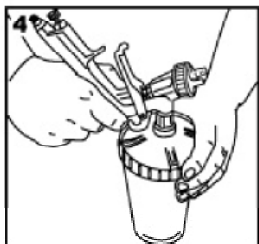

6047 Lid Plug (Pack of 20)

6048 Wash Bottle Pack

**ANEST  
IWATA**

TECHNICALLY, A BETTER PRODUCT

**ANEST IWATA USA, Inc.**  
9920 Windisch Road,  
West Chester, OH 45069  
Toll Free: (800) 440-0282  
Tel: (513) 755-3100  
Fax: (513) 755-0888  
[www.anestiwata.com](http://www.anestiwata.com)