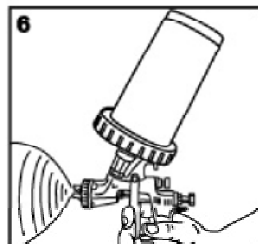

6047 Lid Plug (Pack of 20)

6048 Wash Bottle Pack

**ANEST  
IWATA**

TECHNICALLY, A BETTER PRODUCT

**ANEST IWATA USA, Inc.**  
9920 Windisch Road,  
West Chester, OH 45069  
Toll Free: (800) 440-0282  
Tel: (513) 755-3100  
Fax: (513) 755-0888  
[www.anestiwata.com](http://www.anestiwata.com)