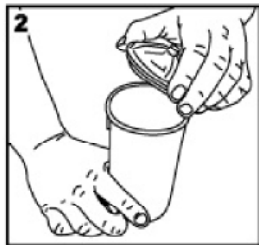

6047 Lid Plug (Pack of 20)

6048 Wash Bottle Pack

**ANEST  
IWATA**

TECHNICALLY, A BETTER PRODUCT

**ANEST IWATA USA, Inc.**  
9920 Windisch Road,  
West Chester, OH 45069  
Toll Free: (800) 440-0282  
Tel: (513) 755-3100  
Fax: (513) 755-0888  
[www.anestiwata.com](http://www.anestiwata.com)