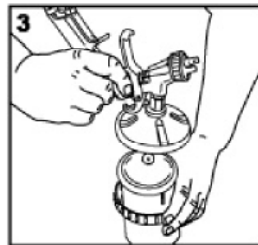

6047 Lid Plug (Pack of 20)

6048 Wash Bottle Pack

**ANEST  
IWATA**

TECHNICALLY, A BETTER PRODUCT

**ANEST IWATA USA, Inc.**  
9920 Windisch Road,  
West Chester, OH 45069  
Toll Free: (800) 440-0282  
Tel: (513) 755-3100  
Fax: (513) 755-0888  
[www.anestiwata.com](http://www.anestiwata.com)