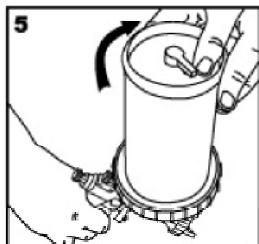

6047 Lid Plug (Pack of 20)

6048 Wash Bottle Pack

**ANEST  
IWATA**

TECHNICALLY, A BETTER PRODUCT

**ANEST IWATA USA, Inc.**  
9920 Windisch Road,  
West Chester, OH 45069  
Toll Free: (800) 440-0282  
Tel: (513) 755-3100  
Fax: (513) 755-0888  
[www.anestiwata.com](http://www.anestiwata.com)